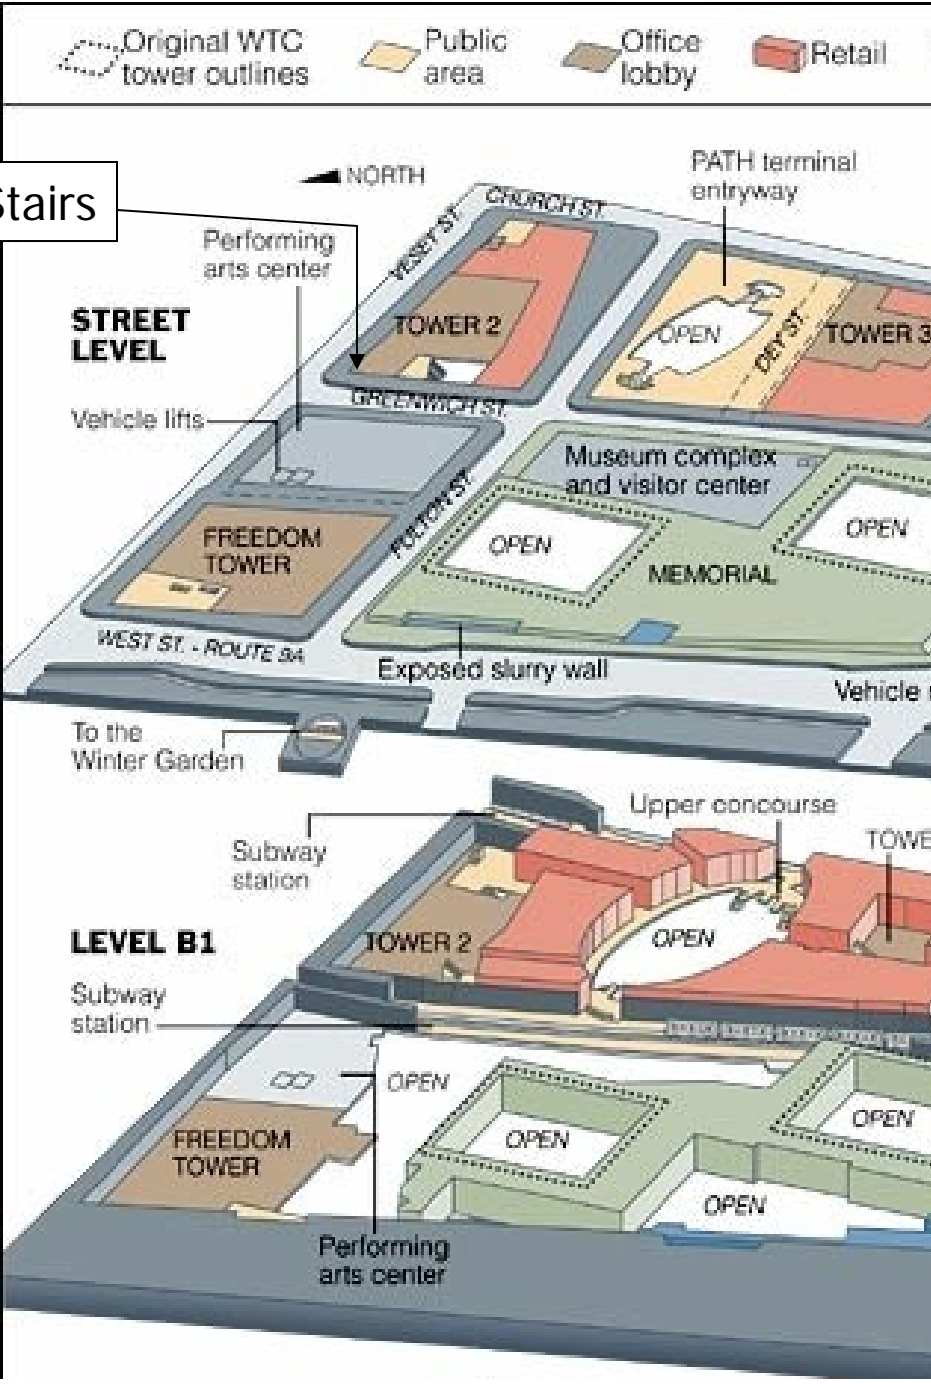

Stairway Location in Former WTC Complex

Detail of Fig. 7-2, Perm. PATH Term. DEIS, May, 2004

Approx Location of Survivors' Stairs

Graphic from The New York Times

Survivors' Stairway